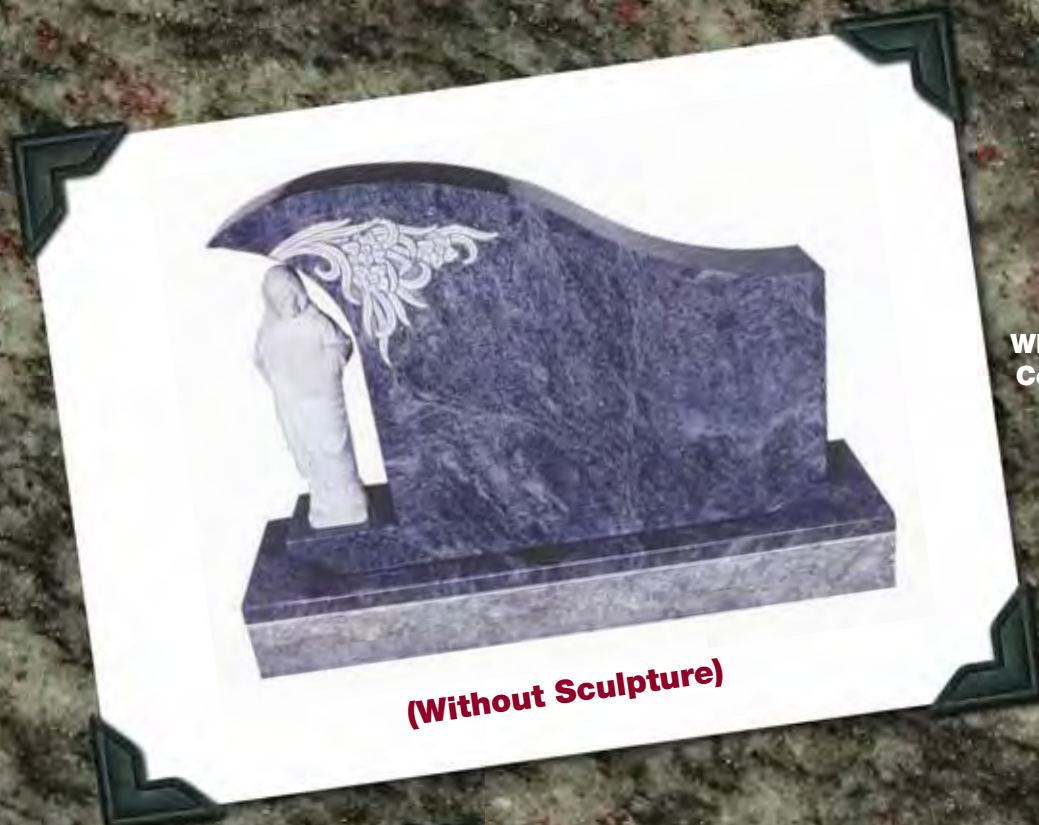

WM-005
Coral Blue

(Without Sculpture)