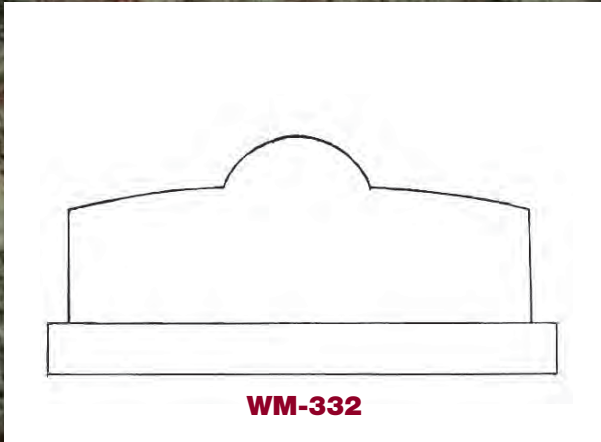

**WM-326**

**WM-327**

**WM-328**

**WM-329**

**WM-330**

**WM-331**

**Rex Granite** | 414 Lincoln Ave. NE | St. Cloud, MN 56302  
Toll Free: 800.328.2303 | Phone: 320.252.2060 | Fax: 320.252.4678  
Email: sales@rexgranite.com | [www.rexgranite.com](http://www.rexgranite.com)