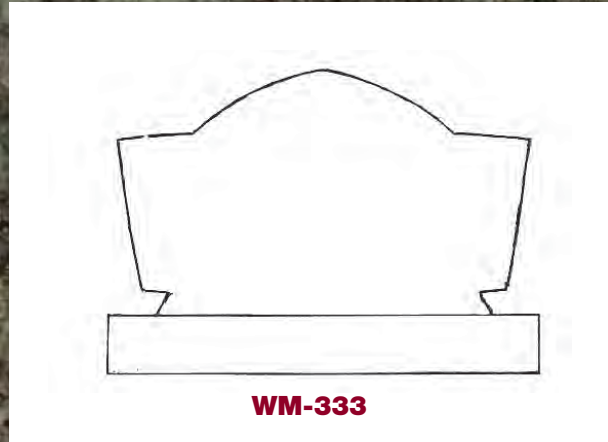

WM-333

Rex Granite | 414 Lincoln Ave. NE | St. Cloud, MN 56302
Toll Free: 800.328.2303 | Phone: 320.252.2060 | Fax: 320.252.4678
Email: sales@rexgranite.com | www.rexgranite.com