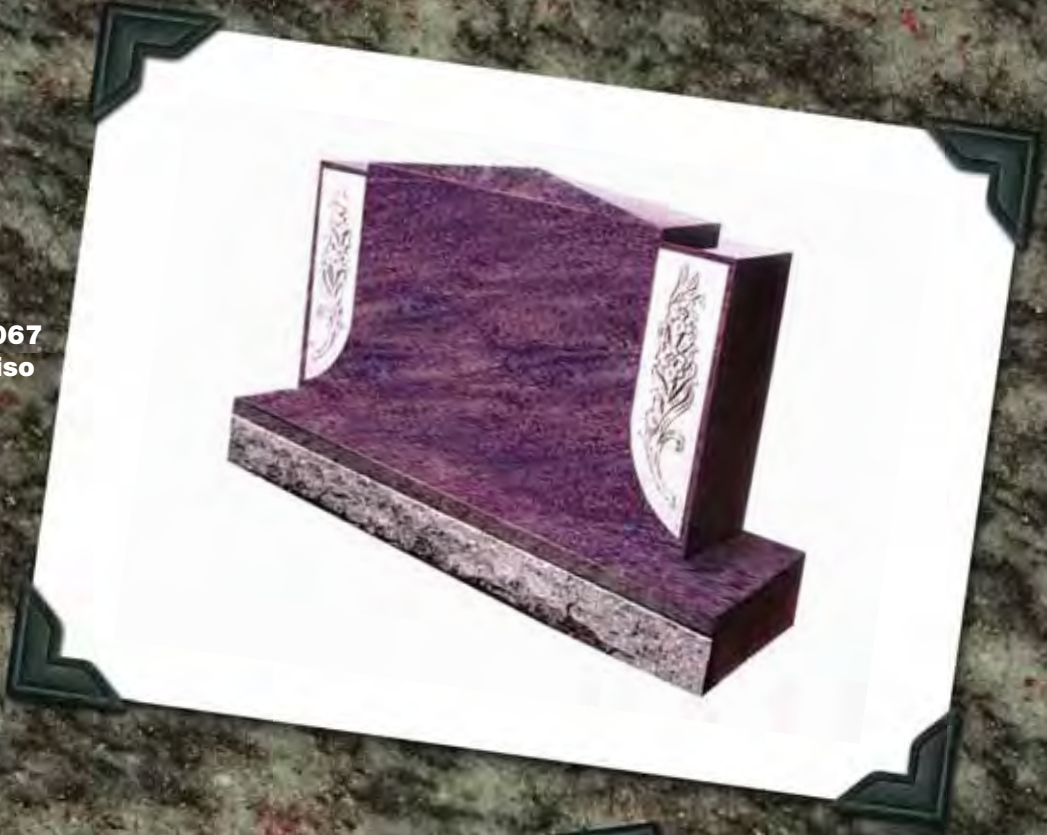

**WM-065**  
**Sentinel Red**

**WM-066**  
**YA-1**

**WM-067  
Paradiso**

**WM-068  
Gold Star**

**Rex Granite**

414 Lincoln Ave. NE | St. Cloud, MN 56302

Toll Free: 800.328.2303 | Phone: 320.252.2060 | Fax: 320.252.4678