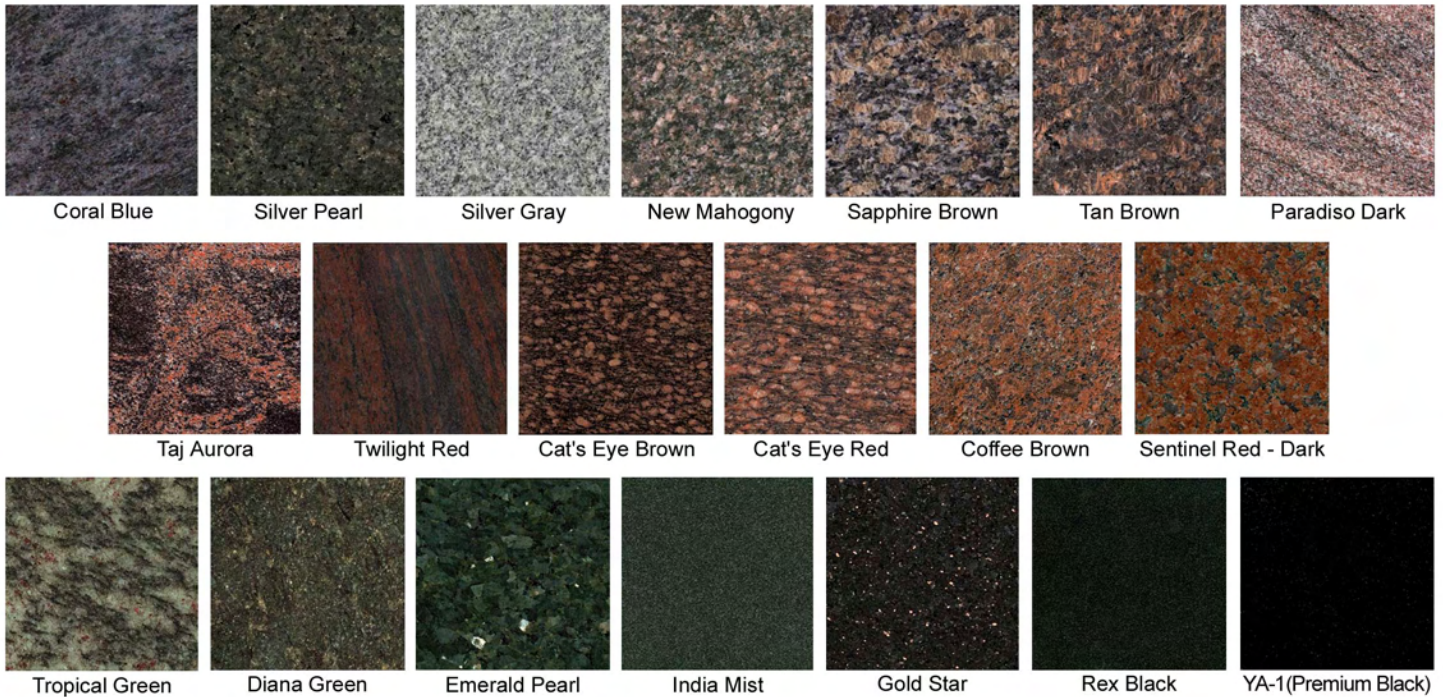

IMPORT PRICE GUIDE

Effective February 1, 2009

Coral Blue

Silver Pearl

Silver Gray

New Mahogany

Sapphire Brown

Tan Brown

Paradiso Dark

Taj Aurora

Twilight Red

Cat's Eye Brown

Cat's Eye Red

Coffee Brown

Sentinel Red - Dark

Tropical Green

Diana Green

Emerald Pearl

India Mist

Gold Star

Colors presented in this brochure are photographic representations of the actual granite colors. Because granite is a natural product, the final product you receive may vary slightly in pattern, color and movement. Some colors shown here may require 120 day delivery. Please check www.rexgranite.com for availability.

EXCEPTIONAL QUALITY. EXCEPTIONAL SERVICE.

www.rexgranite.com

Toll Free: 800-328-2303