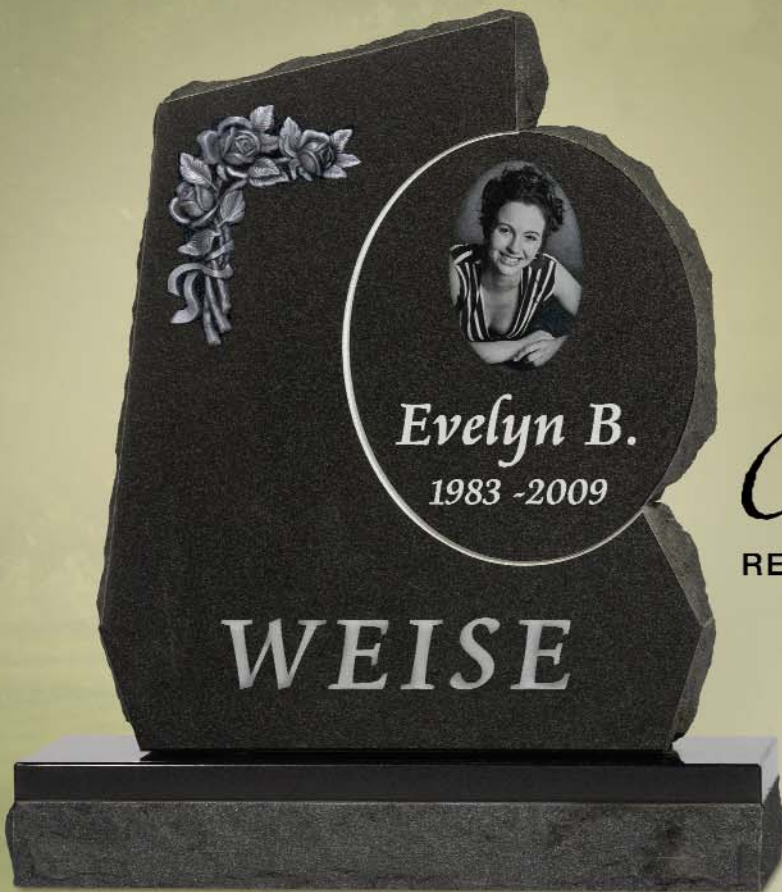

Cherished Moments

REX GRANITE MEMORIAL DESIGN SERIES

REX 1163