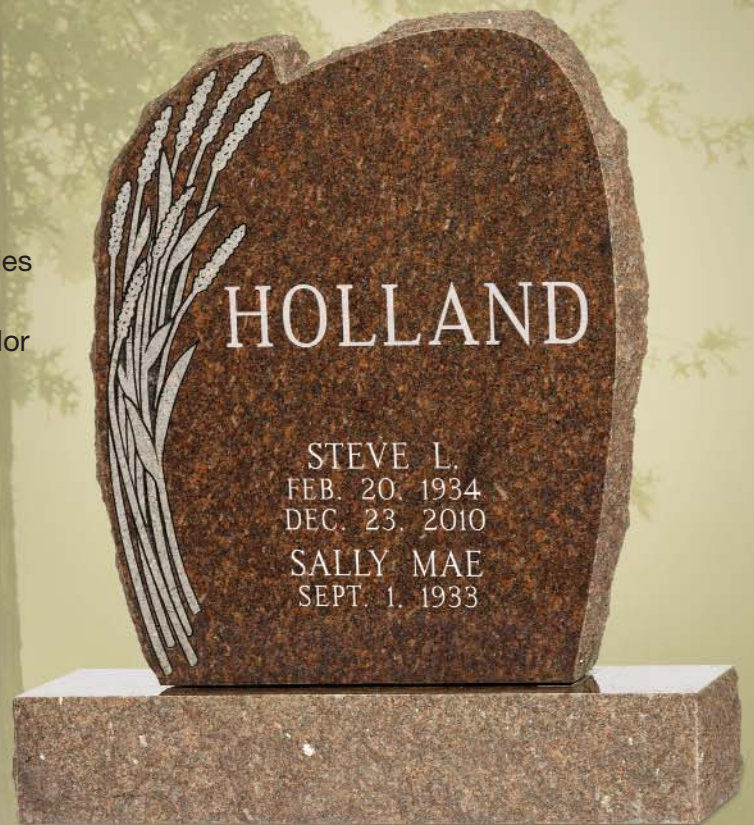

REX 1166

REX 1167

REX 1168

Each design in the Cherished Moments Series is available in a variety of colors. Be sure to request a copy Rex Granite's Color Selector to see all the available colors.

REX 1169