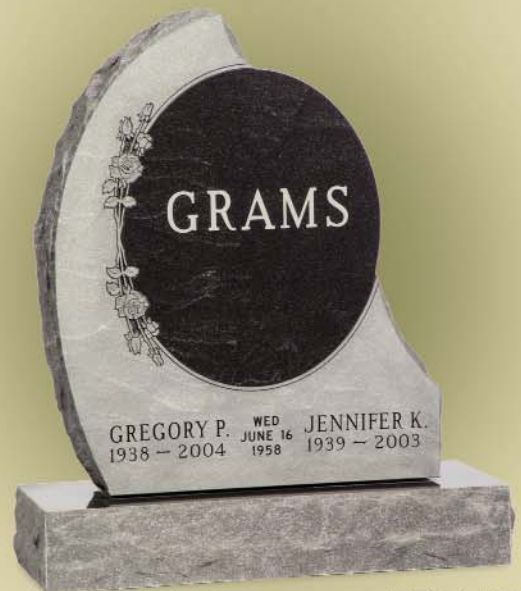

Choose from our new Cherished Moments Design Series or select from the following designs which are some of our most popular designs.

Rex Granite has well over 150 monument and memorial designs to choose from and each is available in a variety of colors. Be sure to request a copy Rex Granite's Color Selector to see all the available colors.

www.rexgranite.com

REX 1160